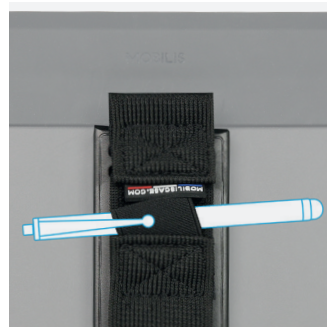

PROTECH ROTATING HANDLE

REINFORCED PROTECTIVE CASE
FOR TABLET

2
YEARS
WARRANTY

ACCESSORIES INCLUDED

Elastic hand strap

Rotating system 360°

Layout position

Portrait position

Rotating tripod

Video position

Stylus holder

On the elastic hand strap
Stylus not included

REFERENCES

To know all available references, please contact your sales representative.

Brand	Ref	Product	EAN code
SAMSUNG	067007	PROTECH - Case + 360° handstrap + kickstand for Galaxy Tab Active 4 Pro - Tab Active Pro	3700992526751
	067006	PROTECH - Case + 360° handstrap + kickstand for Galaxy Tab A8 10.5" (SM-X200/SM-X205)	3700992526065
	067001	PROTECH - Case + 360° handstrap + kickstand for Galaxy Tab A7 10.4"	3700992524344
	067002	PROTECH - Case + 360° handstrap + kickstand for Galaxy Tab Active 3 8"	3700992524351
APPLE	067003	PROTECH - Case + 360° handstrap + kickstand for iPad 10.2" (9th/8th/7th gen)	3700992524368
MICROSOFT	067004	PROTECH - Case + 360° handstrap + kickstand for Surface Go 3 / Go 2 / Go	3700992524696
ZEBRA	067005	PROTECH - Case + 360° handstrap + kickstand for ET51-ET56 10.1"	3700992525655